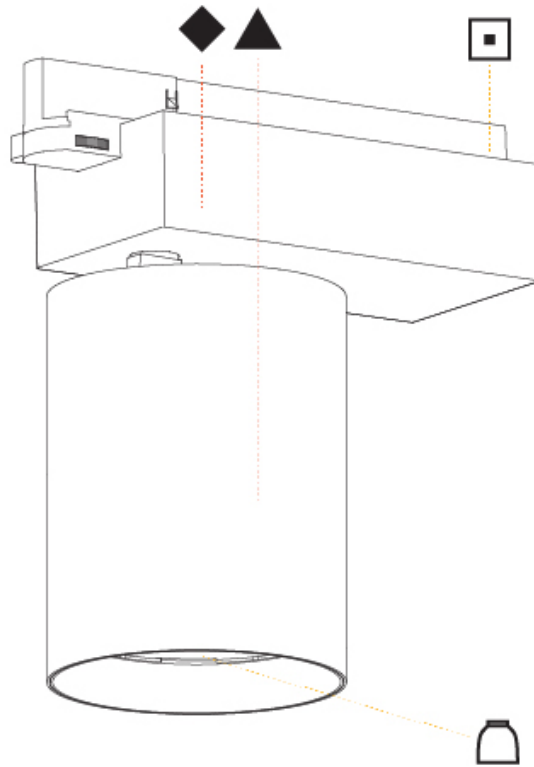

CENTRIQ 125 TRACK

A3T024-

PROJECT
TYPE
SPECIFIER
QUANTITY
DATE

A