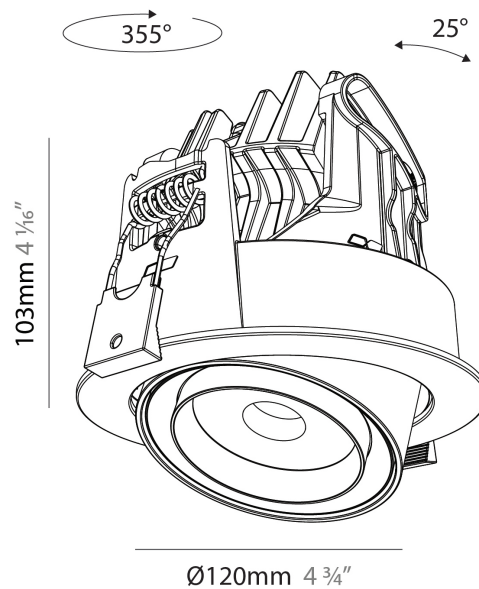

GENERAL

Series: Centriq
Subseries: Centriq Round Flex Adjustable
Brand: Prolicht
Division: Architectural
Mounting Type: Recessed
Mounting Location: Ceiling
Subcategory: Spots

PHYSICAL

Shape: Cylinder
Diameter (mm): 120
Diameter (in): 4 ¾
Height (mm): 105
Height (in): 4 ¼
Min. Recessing Depth (mm): 120
Min. Recessing Depth (in): 4 ¾
Light Distribution: Adjustable / Direct
Weight (kg): 0.666
Fixture Finish: SSR / BKV / CWI / CRY / HAB / UFT / ITA / RUA / FTG / MYG / LOD / PUS / FRO / FUP / KIA / POP / BLS / SPG / MEY / GOH / GUM / CHC / COM / ABZ / JAG / OBR / MOS / ROR
Fixture Material: Aluminum
Cut-out Measurements: Dia. 112mm / 4 7/16"

ELECTRICAL

Lamp Type: LED (Zhaga Standard)
Input Wattage (W): 20.5
Total Output Wattage (W): 18.1
Dimming: Tri-Mode (Non-Dimming and Phase Dimming (120Vac only) and 0-10V Dimming)
Driver Included: Yes
Driver Location: Recessed Housing
Driver Type: Constant Current - Universal
Driver Class: Class 2
Housing: ENCP 3
Input Voltage (V): 120 - 277
Constant Current (MA): 500

LED

Color Temperature (°K): 2700 / 3000 / 3500 / 4000
Max. Delivered Lumen (lm): 1201 / 1294 / 1346 / 1373
Nominal Lumen (lm): 1668 / 1797 / 1869 / 1907
CRI: >90 CRI
Lamp Life (hrs): 50000

OPTICAL

Beam Angle: 18 - 46
Adjustability: Rotational 350° / Tilt 25°

RATINGS AND CERTIFICATIONS

Certified By: CSA Certified to UL and CSA Standards
IP rating: IP20