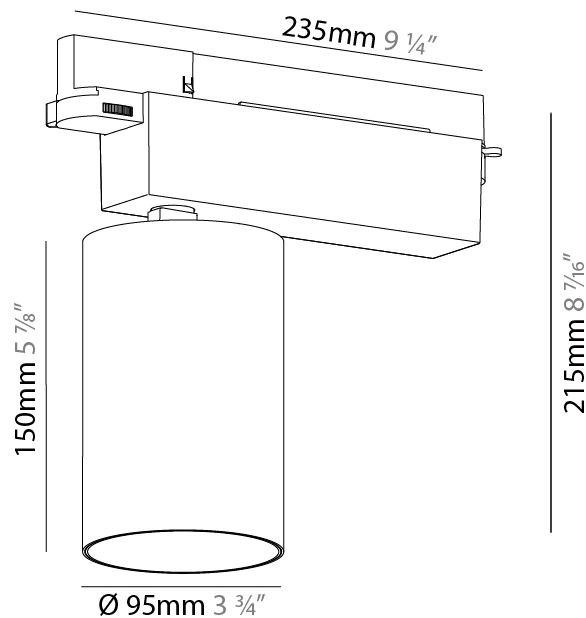

GENERAL

Series: Centriq
Subseries: Centriq 95
Brand: Prolicht
Division: Architectural
Mounting Type: Track
Mounting Location: Ceiling
Subcategory: Spots

PHYSICAL

Shape: Cylinder
Diameter (mm): 95
Diameter (in): 3 3/4
Length (mm): 235
Length (in): 9 1/4
Height (mm): 150
Height (in): 5 7/8
Light Distribution: Adjustable / Direct
Weight (kg): 1.4
Weight (lbs): 3.08
Fixture Finish: SSR / BKV / CWI / CRY / HAB / UFT / ITA / RUA / FTG / MYG / LOD / PUS / FRO / FUP / KIA / POP / BLS / SPG / MEY / GOH / GUM / CHC / COM / ABZ / JAG / OBR / MOS / ROR
Fixture Material: Aluminum

ELECTRICAL

Lamp Type: LED (Zhaga Standard)
Input Wattage (W): 12 / 15
Total Output Wattage (W): 10.8 / 13.5
Dimming: Tri-Mode (Non-Dimming and Phase Dimming (120Vac only) and 0-10V Dimming)
Driver Included: Yes
Driver Location: Integrated
Driver Type: Constant Current - Universal
Driver Class: Class 2
Input Voltage (V): 120 - 277
Constant Current (MA): 350

LED

Number of LEDs: 1
Color Temperature (°K): 2700 / 3000 / 3500 / 4000
Max. Delivered Lumen (lm): 830 / 930 / 1009 / 1030
Nominal Lumen (lm): 960 / 1070 / 1157 / 1180
CRI: >90 CRI
Lamp Life (hrs): 50000
Upon Request: Special Color Temperature Special Led

OPTICAL

Beam Angle: 8
Adjustability: Rotational 340°; Tilt 90°
Upon Request: Special Beam Angles

RATINGS AND CERTIFICATIONS

Certified By: Certified for North American Standards
IP rating: IP20