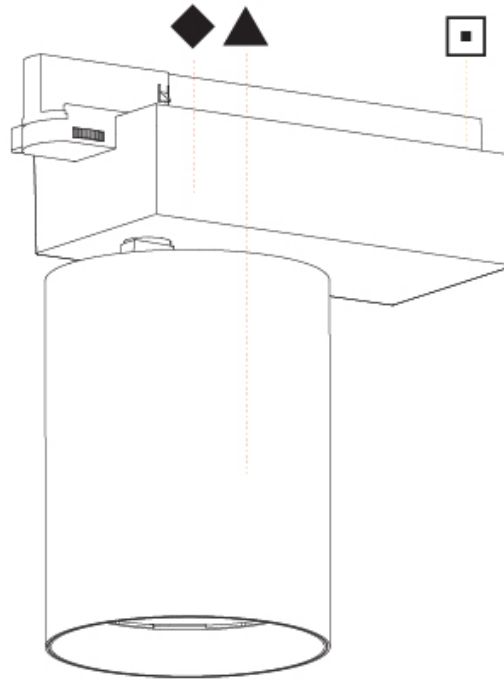

CENTRIQ 125 TRACK

A3T027-

PROJECT _____

TYPE _____

SPECIFIER _____

QUANTITY _____

DATE _____

A