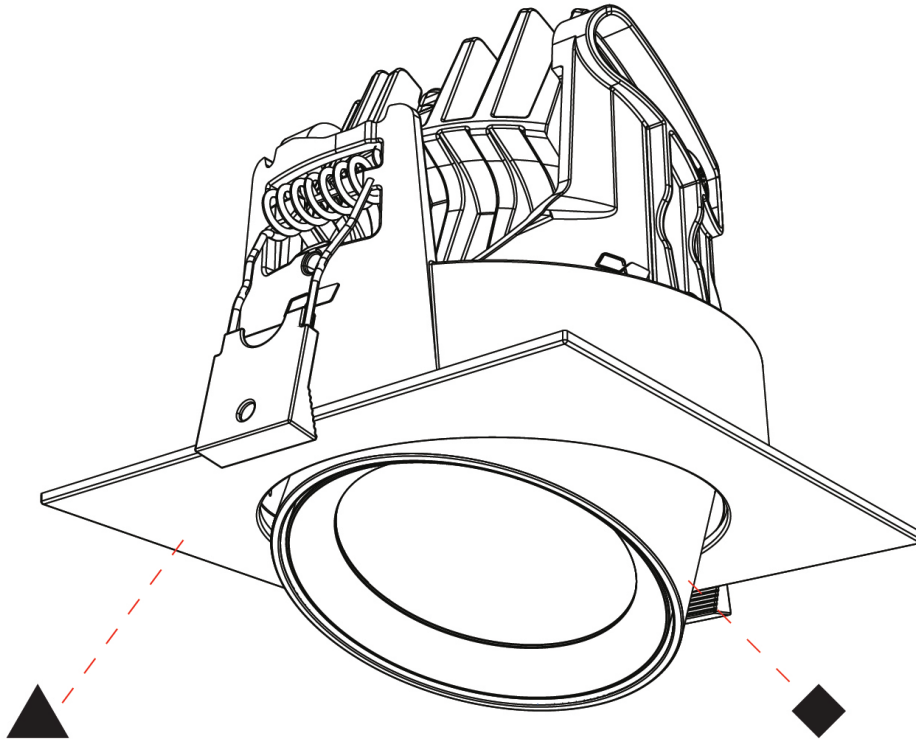

CENTRIQ SQUARE ADJUSTABLE RECESSED

A35983-

PROJECT

TYPE

SPECIFIER

QUANTITY

DATE

A