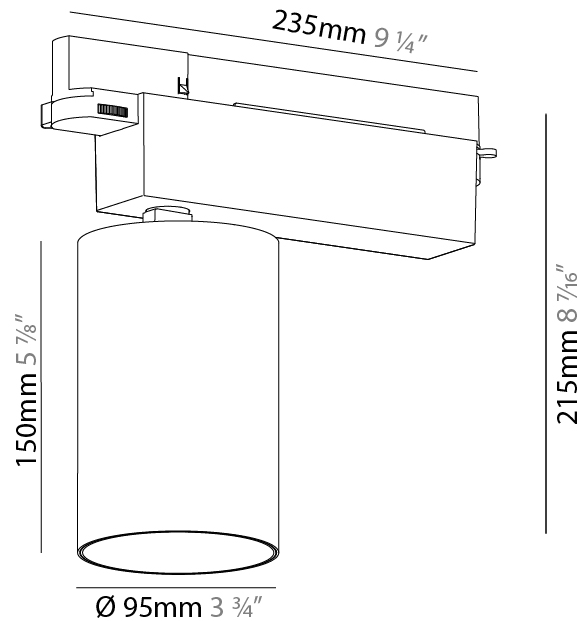

GENERAL

Series: Centriq
Subseries: Centriq 95
Brand: Prolicht
Division: Architectural
Mounting Type: Track
Mounting Location: Ceiling
Subcategory: Spots

PHYSICAL

Shape: Cylinder
Diameter (mm): 95
Diameter (in): 3 3/4
Length (mm): 235
Length (in): 9 1/4
Height (mm): 150
Height (in): 5 7/8
Light Distribution: Adjustable / Direct
Weight (kg): 1.495
Weight (lbs): 3.3
Fixture Finish: SSR / BKV / CWI / CRY / HAB / UFT / ITA / RUA / FTG / MYG / LOD / PUS / FRO / FUP / KIA / POP / BLS / SPG / MEY / GOH / GUM / CHC / COM / ABZ / JAG / OBR / MOS / ROR
Fixture Material: Aluminum

ELECTRICAL

Lamp Type: LED (Zhaga Standard)
Input Wattage (W): 18
Total Output Wattage (W): 16.4
Dimming: Tri-Mode (Non-Dimming and Phase Dimming (120Vac only) and 0-10V Dimming)
Driver Included: Yes
Driver Location: Integrated
Driver Type: Constant Current - Universal
Driver Class: Class 2
Input Voltage (V): 120 - 277
Constant Current (MA): 500

LED

Number of LEDs: 1
Color Temperature (°K): 2700 / 3000 / 3500 / 4000
Max. Delivered Lumen (lm): 1567 / 1666 / 1719 / 1754
Nominal Lumen (lm): 2271 / 2414 / 2491 / 2542
CRI: >90 CRI
Lamp Life (hrs): 50000
Upon Request: Special Color Temperature Special Led

OPTICAL

Reflector: 18 / 26 / 40
Adjustability: Rotational 340°; Tilt 90°
Upon Request: Special Beam Angles

RATINGS AND CERTIFICATIONS

Certified By: Certified for North American Standards
IP rating: IP20