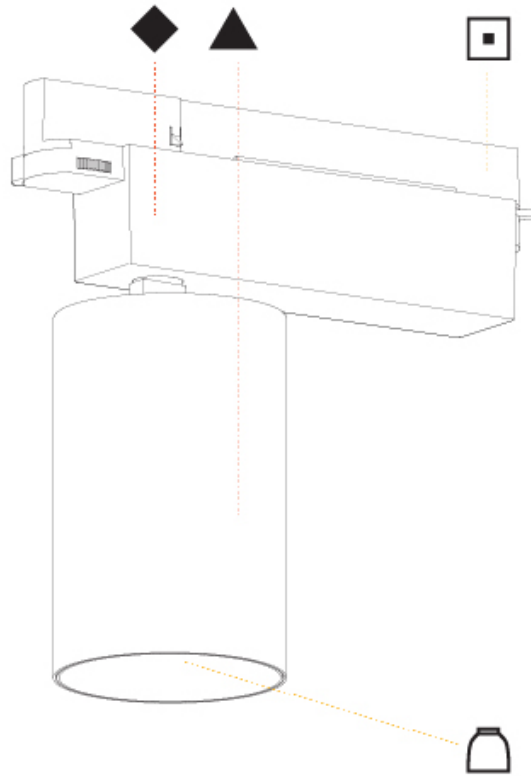

CENTRIQ 95 TRACK

A3T016-

PROJECT
TYPE
SPECIFIER
QUANTITY
DATE

A