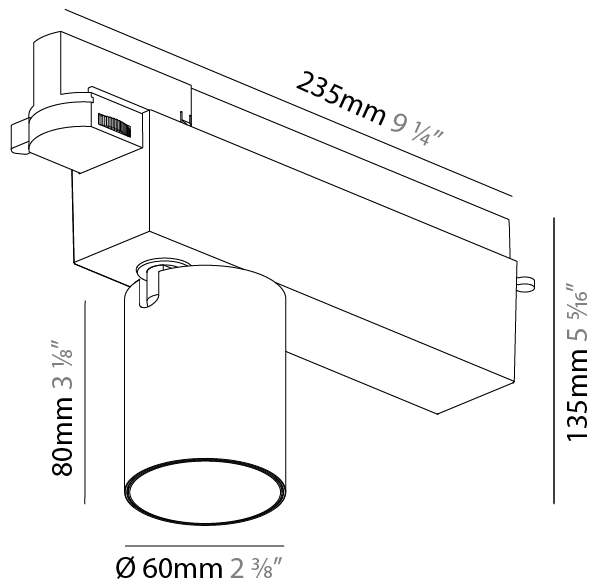

GENERAL

Series: Centriq
Subseries: Centriq 60
Brand: Prolicht
Division: Architectural
Mounting Type: Track
Mounting Location: Ceiling
Subcategory: Spots

PHYSICAL

Shape: Cylinder
Diameter (mm): 60
Diameter (in): 2 3/8
Length (mm): 235
Length (in): 9 1/4
Height (mm): 135
Height (in): 5 5/16
Light Distribution: Adjustable / Direct
Weight (kg): 0.7
Weight (lbs): 1.54
Installation Requirement: Track or profile system
Fixture Finish: SSR / BKV / CWI / CRY / HAB / UFT / ITA / RUA / FTG / MYG / LOD / PUS / FRO / FUP / KIA / POP / BLS / SPG / MEY / GOH / GUM / CHC / COM / ABZ / JAG / OBR / MOS / ROR
Fixture Material: Aluminum Die Cast

ELECTRICAL

Lamp Type: LED (Zhaga Standard)
Input Wattage (W): 12 / 15
Total Output Wattage (W): 10.8 / 13.5
Dimming: Tri-Mode (Non-Dimming and Phase Dimming (120Vac only) and 0-10V Dimming)
Driver Included: Yes
Driver Location: Integrated
Driver Type: Constant Current - Universal
Driver Class: Class 2
Input Voltage (V): 120 - 277
Constant Current (MA): 350

LED

Number of LEDs: 1
Color Temperature (°K): 2700 / 3000 / 3500 / 4000
Max. Delivered Lumen (lm): 520 / 580 / 627 / 640
Nominal Lumen (lm): 960 / 1070 / 1156 / 1180
CRI: >90 CRI
Lamp Life (hrs): 50000
Upon Request: Special Color Temperature Special Led

OPTICAL

Beam Angle: 8
Adjustability: Rotational 340°; Tilt 90°
Upon Request: Special Beam Angles

RATINGS AND CERTIFICATIONS

Certified By: Certified for North American Standards
IP rating: IP20