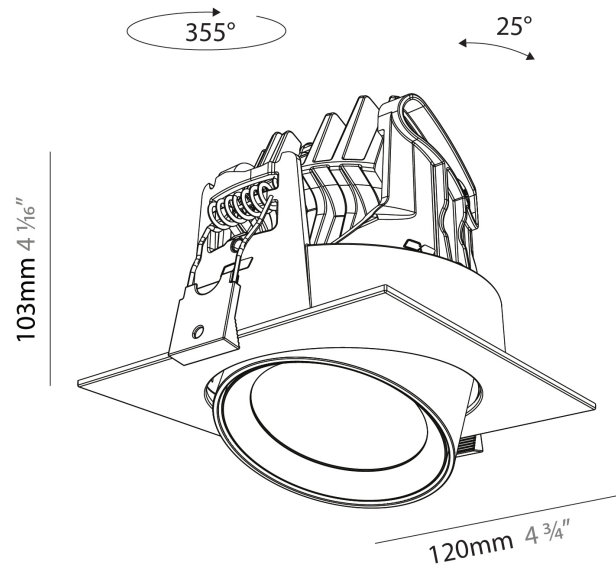

PHYSICAL

Shape: Cylinder
Diameter (mm): 120
Diameter (in): 4 3/4
Length (mm): 120
Length (in): 4 3/4
Height (mm): 105
Height (in): 4 1/8
Min. Recessing Depth (mm): 120
Min. Recessing Depth (in): 4 3/4
Light Distribution: Adjustable / Direct
Weight (kg): 0.665
Diffuser: Lens Pack - No Lens / Opal / Linear Spread Lens / Honeycomb / Spread Lens
Fixture Finish: SSR / BKV / CWI / CRY / HAB / UFT / ITA / RUA / FTG / MYG / LOD / PUS / FRO / FUP / KIA / POP / BLS / SPG / MEY / GOH / GUM / CHC / COM / ABZ / JAG / OBR / MOS / ROR
Fixture Material: Aluminum
Cut-out Measurements: Dia. 112mm / 4 7/16"

ELECTRICAL

Lamp Type: LED (Zhaga Standard)
Input Wattage (W): 20.5
Total Output Wattage (W): 18.1
Dimming: Tri-Mode (Non-Dimming and Phase Dimming (120Vac only) and 0-10V Dimming)
Driver Included: Yes
Driver Location: Recessed Housing
Driver Type: Constant Current - Universal
Driver Class: Class 2
Input Voltage (V): 120 - 277
Constant Current (MA): 500

LED

Color Temperature (°K): 2700 / 3000 / 3500 / 4000
Max. Delivered Lumen (lm): 1432 / 1542 / 1432 / 1636
Nominal Lumen (lm): 1668 / 1797 / 1668 / 1907
CRI: >90 CRI
Lamp Life (hrs): 50000

OPTICAL

Reflector°: 10
Adjustability: Rotational 350° / Tilt 25°

RATINGS AND CERTIFICATIONS

Certified By: CSA Certified to UL and CSA Standards
IP rating: IP20