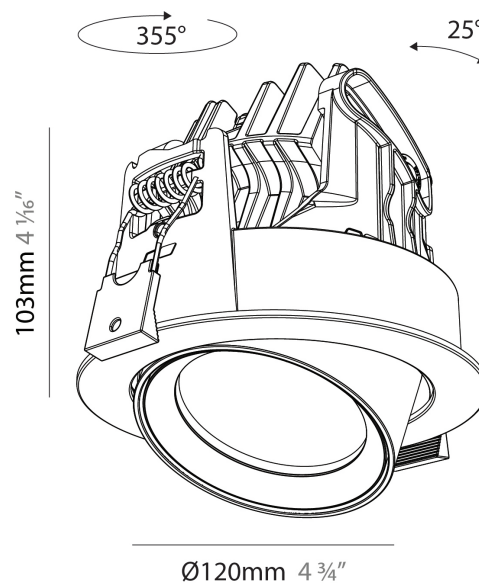

GENERAL

Series: Centriq
Subseries: Centriq Round Adjustable
Brand: Prolicht
Division: Architectural
Mounting Type: Recessed
Mounting Location: Ceiling
Subcategory: Spots

PHYSICAL

Shape: Cylinder
Diameter (mm): 120
Diameter (in): 4 3/4
Height (mm): 105
Height (in): 4 1/8
Min. Recessing Depth (mm): 120
Min. Recessing Depth (in): 4 3/4
Light Distribution: Adjustable / Direct
Weight (kg): 0.649
Diffuser: Lens Pack - No Lens / Opal / Linear Spread Lens / Honeycomb / Spread Lens
Fixture Finish: SSR / BKV / CWI / CRY / HAB / UFT / ITA / RUA / FTG / MYG / LOD / PUS / FRO / FUP / KIA / POP / BLS / SPG / MEY / GOH / GUM / CHC / COM / ABZ / JAG / OBR / MOS / ROR
Fixture Material: Aluminum
Cut-out Measurements: Dia. 112mm / 4 7/16"

ELECTRICAL

Lamp Type: LED (Zhaga Standard)
Input Wattage (W): 20.5
Total Output Wattage (W): 18.1
Dimming: Tri-Mode (Non-Dimming and Phase Dimming (120Vac only) and 0-10V Dimming)
Driver Included: Yes
Driver Location: Recessed Housing
Driver Type: Constant Current - Universal
Driver Class: Class 2
Input Voltage (V): 120 - 277
Constant Current (MA): 500

LED

Color Temperature (*K): 2700 / 3000 / 3500 / 4000
Max. Delivered Lumen (lm): 1432 / 1542 / 1432 / 1636
Nominal Lumen (lm): 1668 / 1797 / 1868 / 1907
CRI: >90 CRI
Lamp Life (hrs): 50000

OPTICAL

Reflector°: 10
Adjustability: Rotational 350°; Tilt 90°

RATINGS AND CERTIFICATIONS

Certified By: Certified for North American Standards
IP rating: IP20