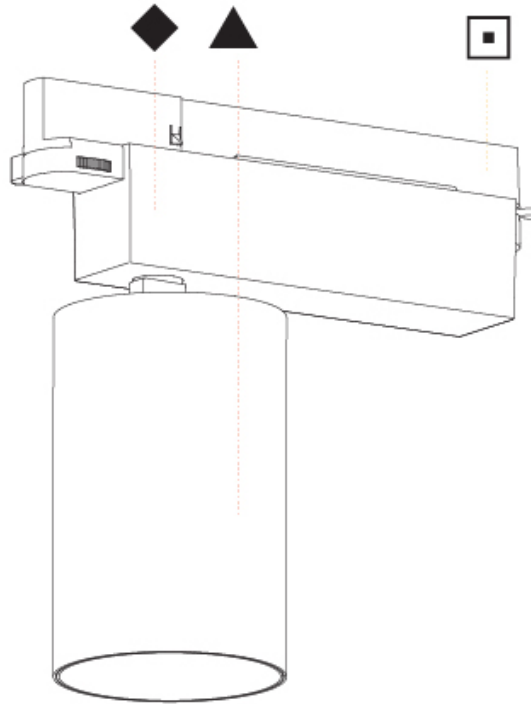

CENTRIQ 95 TRACK

A3T013-

PROJECT

TYPE

SPECIFIER

QUANTITY

DATE

A