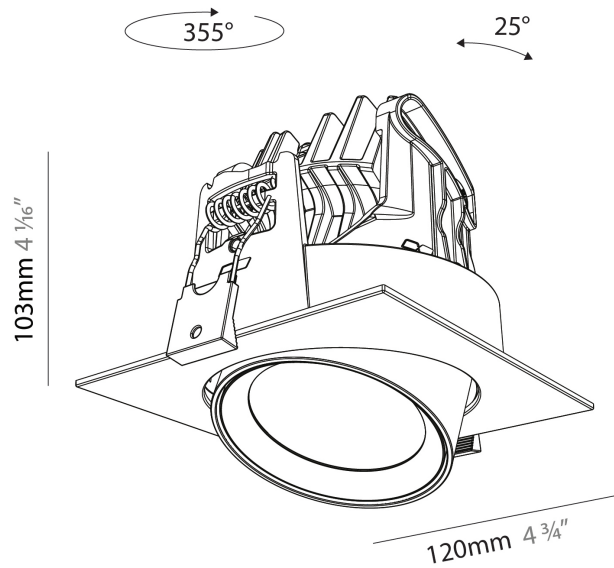

PHYSICAL

Shape: Cylinder
Diameter (mm): 120
Diameter (in): 4 3/4
Length (mm): 120
Length (in): 4 3/4
Height (mm): 105
Height (in): 4 1/8
Min. Recessing Depth (mm): 120
Min. Recessing Depth (in): 4 3/4
Light Distribution: Adjustable / Direct
Weight (kg): 0.665
Diffuser: Lens Pack - No Lens / Opal / Linear Spread Lens / Honeycomb / Spread Lens
Fixture Finish: SSR / BKV / CWI / CRY / HAB / UFT / ITA / RUA / FTG / MYG / LOD / PUS / FRO / FUP / KIA / POP / BLS / SPG / MEY / GOH / GUM / CHC / COM / ABZ / JAG / OBR / MOS / ROR
Fixture Material: Aluminum
Cut-out Measurements: Dia. 112mm / 4 7/16"

ELECTRICAL

Lamp Type: LED (Zhaga Standard)
Input Wattage (W): 34
Total Output Wattage (W): 30.9
Dimming: Tri-Mode (Non-Dimming and Phase Dimming (120Vac only) and 0-10V Dimming)
Driver Included: Yes
Driver Location: Recessed Housing
Driver Type: Constant Current - Universal
Driver Class: Class 2
Input Voltage (V): 120 - 277
Constant Current (MA): 900

LED

Color Temperature (°K): 2700 / 3000 / 3500 / 4000
Max. Delivered Lumen (lm): 2434 / 2534 / 2643 / 2768
Nominal Lumen (lm): 2788 / 2903 / 3027 / 3170
CRI: >90 CRI
Lamp Life (hrs): 50000

OPTICAL

Reflector°: 24 / 36 / 54
Adjustability: Rotational 350° / Tilt 25°

RATINGS AND CERTIFICATIONS

Certified By: CSA Certified to UL and CSA Standards
IP rating: IP20