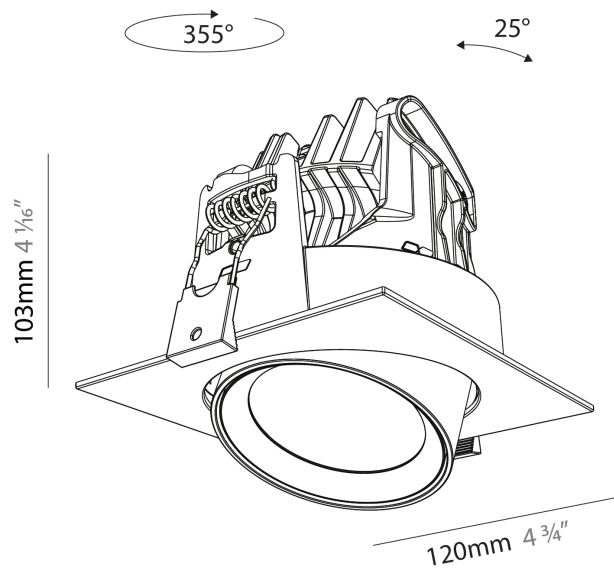

PHYSICAL

Shape: Cylinder
Diameter (mm): 120
Diameter (in): 4 3/4
Length (mm): 120
Length (in): 4 3/4
Height (mm): 105
Height (in): 4 1/8
Min. Recessing Depth (mm): 120
Min. Recessing Depth (in): 4 3/4
Light Distribution: Adjustable / Direct
Weight (kg): 0.665
Diffuser: Lens Pack - No Lens / Opal / Linear Spread Lens / Honeycomb / Spread Lens
Fixture Finish: SSR / BKV / CWI / CRY / HAB / UFT / ITA / RUA / FTG / MYG / LOD / PUS / FRO / FUP / KIA / POP / BLS / SPG / MEY / GOH / GUM / CHC / COM / ABZ / JAG / OBR / MOS / ROR
Fixture Material: Aluminum
Cut-out Measurements: Dia. 112mm / 4 7/16"

ELECTRICAL

Lamp Type: LED (Zhaga Standard)
Input Wattage (W): 27.3
Total Output Wattage (W): 24.5
Dimming: Tri-Mode (Non-Dimming and Phase Dimming (120Vac only) and 0-10V Dimming)
Driver Included: Yes
Driver Location: Recessed Housing
Driver Type: Constant Current - Universal
Driver Class: Class 2
Input Voltage (V): 120 - 277
Constant Current (MA): 700

LED

Color Temperature (°K): 2700 / 3000 / 3500 / 4000
Max. Delivered Lumen (lm): 2434 / 2534 / 2643 / 2768
Nominal Lumen (lm): 2788 / 2903 / 3027 / 3170
CRI: >90 CRI
Lamp Life (hrs): 50000

OPTICAL

Reflector°: 20 / 32 / 54
Adjustability: Rotational 350° / Tilt 25°

RATINGS AND CERTIFICATIONS

Certified By: CSA Certified to UL and CSA Standards
IP rating: IP20